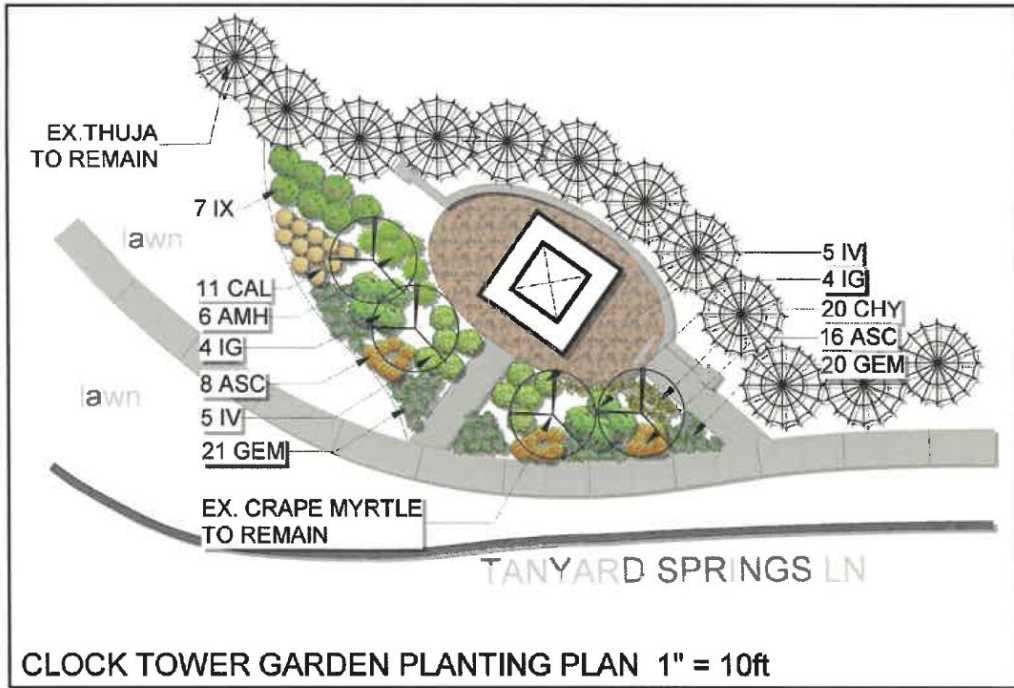

Flower Bed Plantings Entrance Design

Clock Tower Plant Legend					
Symbol	Qty	Key	Common	Botanical	Size
	6	AMH	Blue Star	Amsonia hubrichtii	1 gal.
	24	ASC	Butterfly Weed	Asclepias tuberosa	1 gal.
	11	CAL	Feather Reed Grass	Calamagrostis acutiflora	1 gal.
	20	CHY	Green-and-Gold	Chrysogonum virginianum	4 in.
	47	GEM	Bigroot Geranium	Geranium macrorrhizum	1 gal.
	8	IG	Inkberry	Ilex glabra	5 gal.
	7	IX	Winterberry	Ilex verticillata 'Winter Red'	3 gal.
	10	IV	Virginia Sweetspire	Itea virginica	3 gal.
	4	LAG	Crape Myrtle	Lagerstroemia indica	EX.
	12	TP	Green Giant Arborvitae	Thuja plicata	EX.

1119 Pulaski Highway
White Marsh, MD 21162
Office: (410) 679-1653
www.sbclandscaping.com
sbclandscaping@gmail.com

TANYARD SPRINGS
Entrance Planting Design