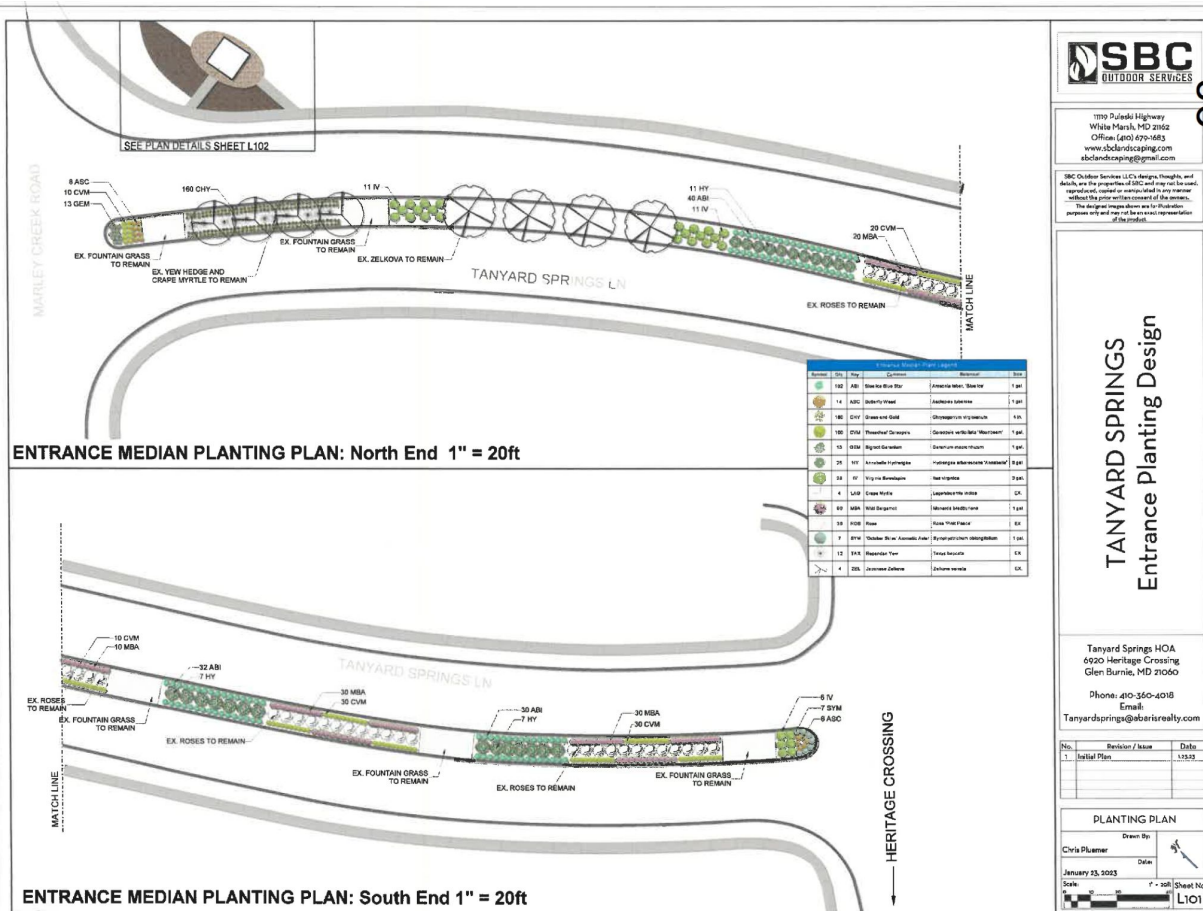

Flower Bed Plantings Entrance Design